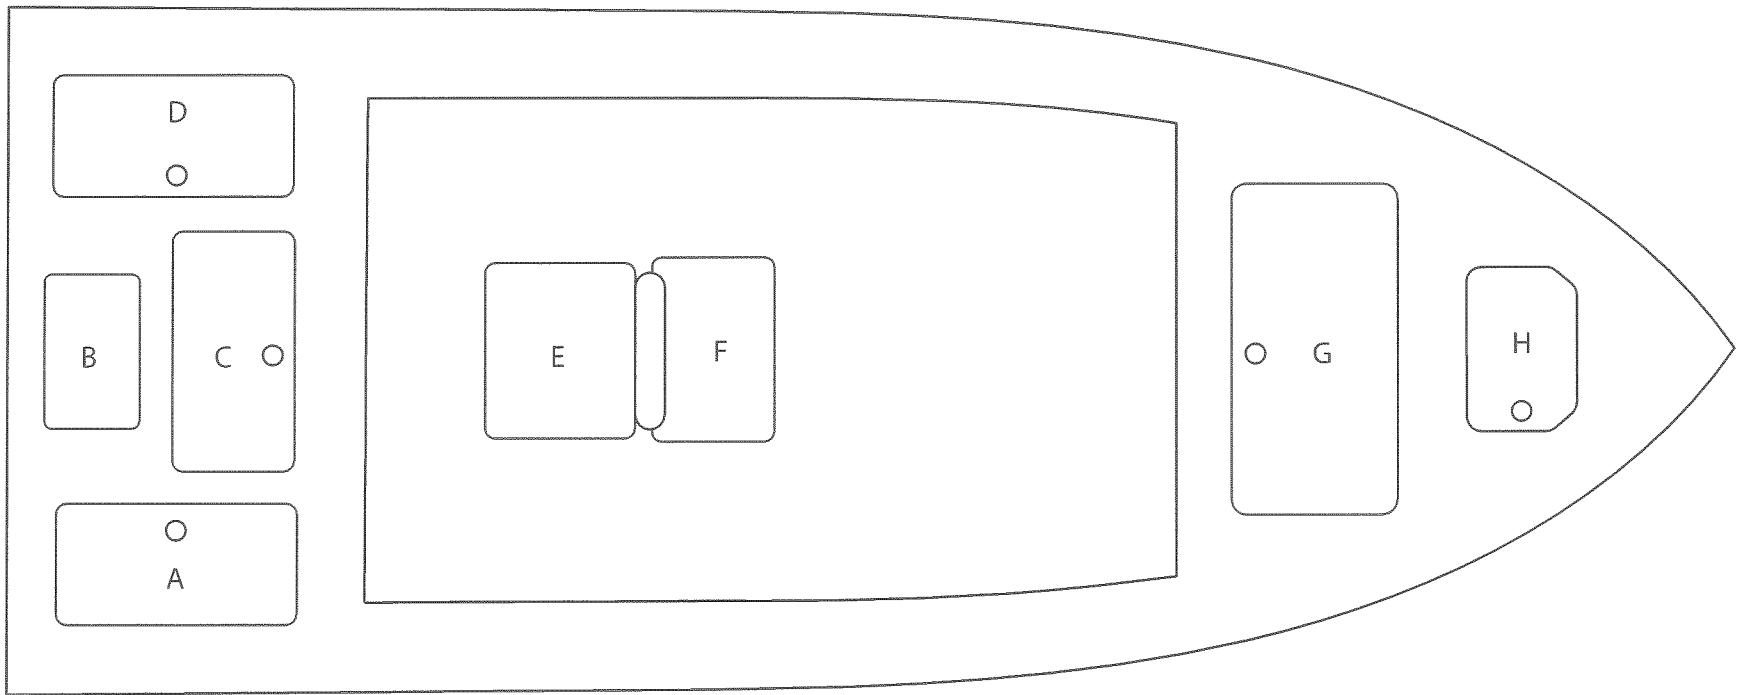

GulfShore 20: Standard rear elevated helm

- A. Pull Out Storage/ Bilge Access
- B. Bilge Access
- C. Release Well
- D. Insulated Fishbox

- E. Rigging Compartment
- F. Cooler/ Seat with Backrest
- G. Dry Storage
- H. Anchor Locker

GulfShore 20: Center console without leaning post

- A. Pull Out Storage/ Bilge Access
- B. Bilge Access
- C. Release Well
- D. Insulated Fishbox

- E. Console
- F. Cooler/ Seat with Backrest
- G. Dry Storage
- H. Anchor Locker

GulfShore 20: Center console with leaning post

- A. Pull Out Storage/ Bilge Access
- B. Bilge Access
- C. Release Well
- D. Insulated Fishbox
- E. Leaning Post

- F. Console
- G. Cooler/ Seat with Backrest
- H. Dry Storage
- I. Anchor Locker