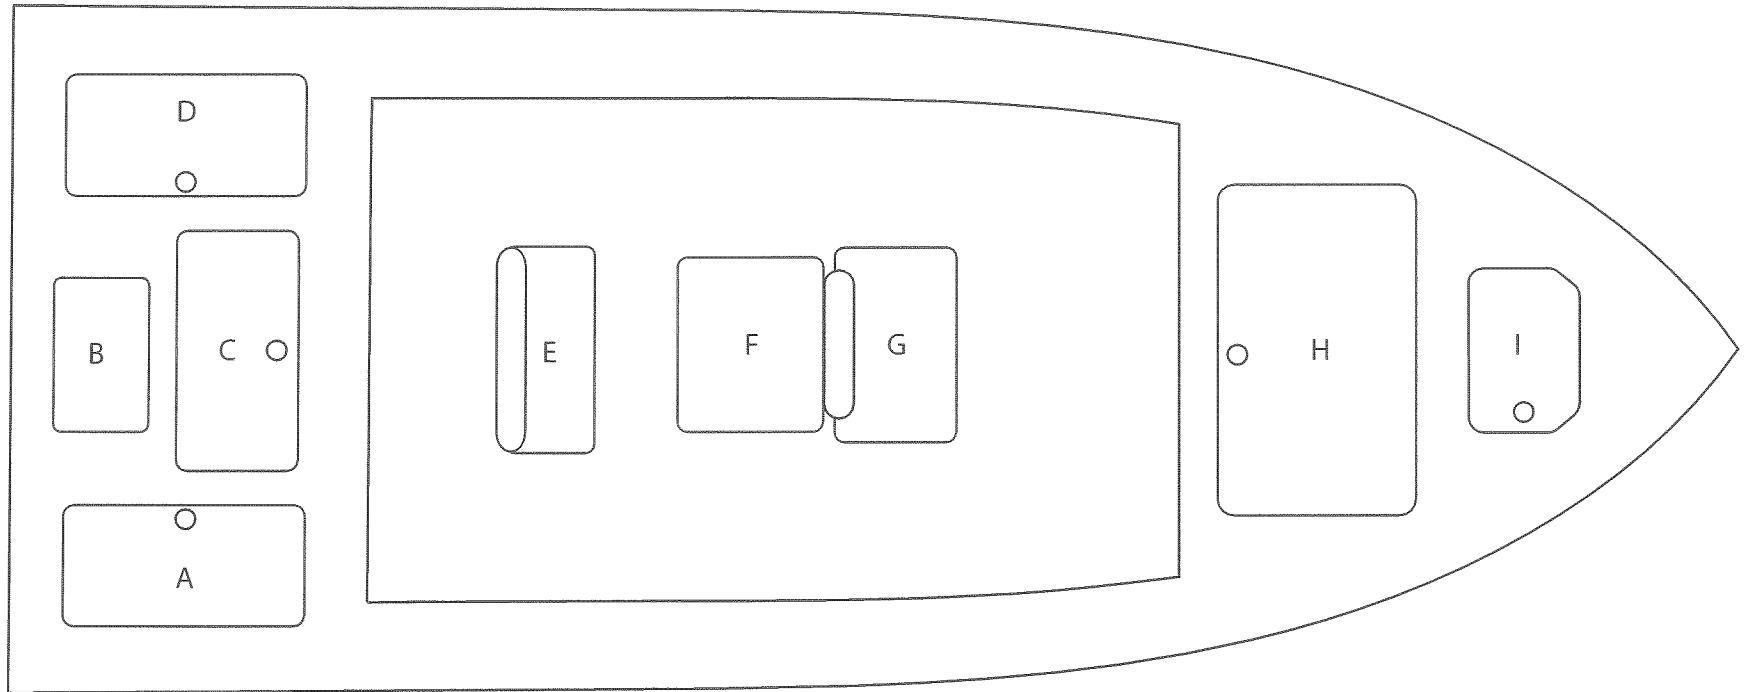

GulfShore 20: Standard rear elevated helm

- A. Pull Out Storage/ Bilge Access
- B. Bilge Access
- C. Release Well
- D. Insulated Fishbox

- E. Rigging Compartment
- F. Cooler/ Seat with Backrest
- G. Dry Storage
- H. Anchor Locker

GulfShore 20: Center console without leaning post

- A. Pull Out Storage/ Bilge Access
- B. Bilge Access
- C. Release Well
- D. Insulated Fishbox

- E. Console
- F. Cooler/ Seat with Backrest
- G. Dry Storage
- H. Anchor Locker

GulfShore 20: Center console with leaning post

- A. Pull Out Storage/ Bilge Access
- B. Bilge Access
- C. Release Well
- D. Insulated Fishbox
- E. Leaning Post

- F. Console
- G. Cooler/ Seat with Backrest
- H. Dry Storage
- I. Anchor Locker