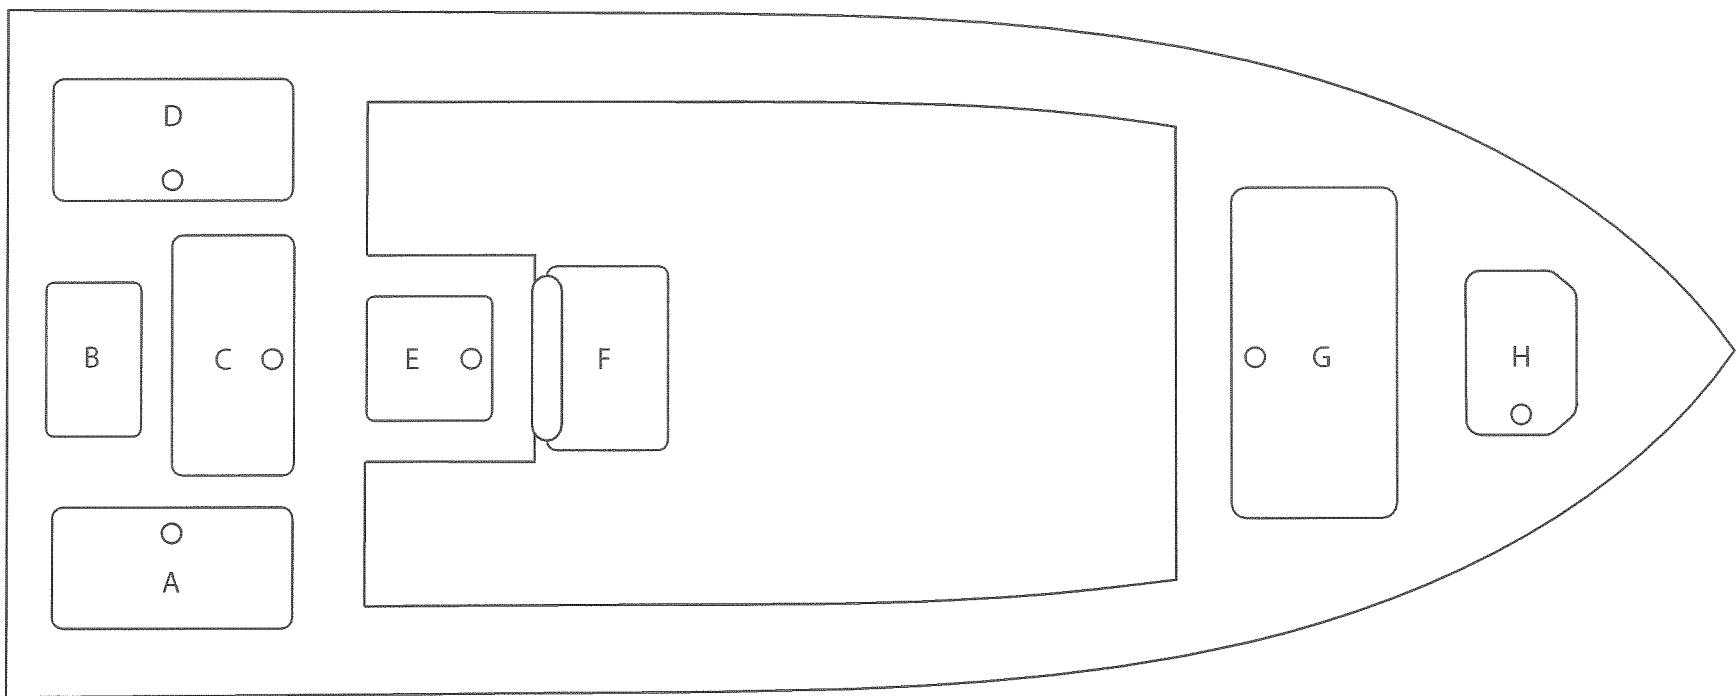

GulfShore 20: Standard rear elevated helm

- A. Pull Out Storage/ Bilge Access
- B. Bilge Access
- C. Release Well
- D. Insulated Fishbox

- E. Rigging Compartment
- F. Cooler/ Seat with Backrest
- G. Dry Storage
- H. Anchor Locker

GulfShore 20: Center console without leaning post

- A. Pull Out Storage/ Bilge Access
- B. Bilge Access
- C. Release Well
- D. Insulated Fishbox

- E. Console
- F. Cooler/ Seat with Backrest
- G. Dry Storage
- H. Anchor Locker

GulfShore 20: Center console with leaning post

- A. Pull Out Storage/ Bilge Access
- B. Bilge Access
- C. Release Well
- D. Insulated Fishbox
- E. Leaning Post

- F. Console
- G. Cooler/ Seat with Backrest
- H. Dry Storage
- I. Anchor Locker