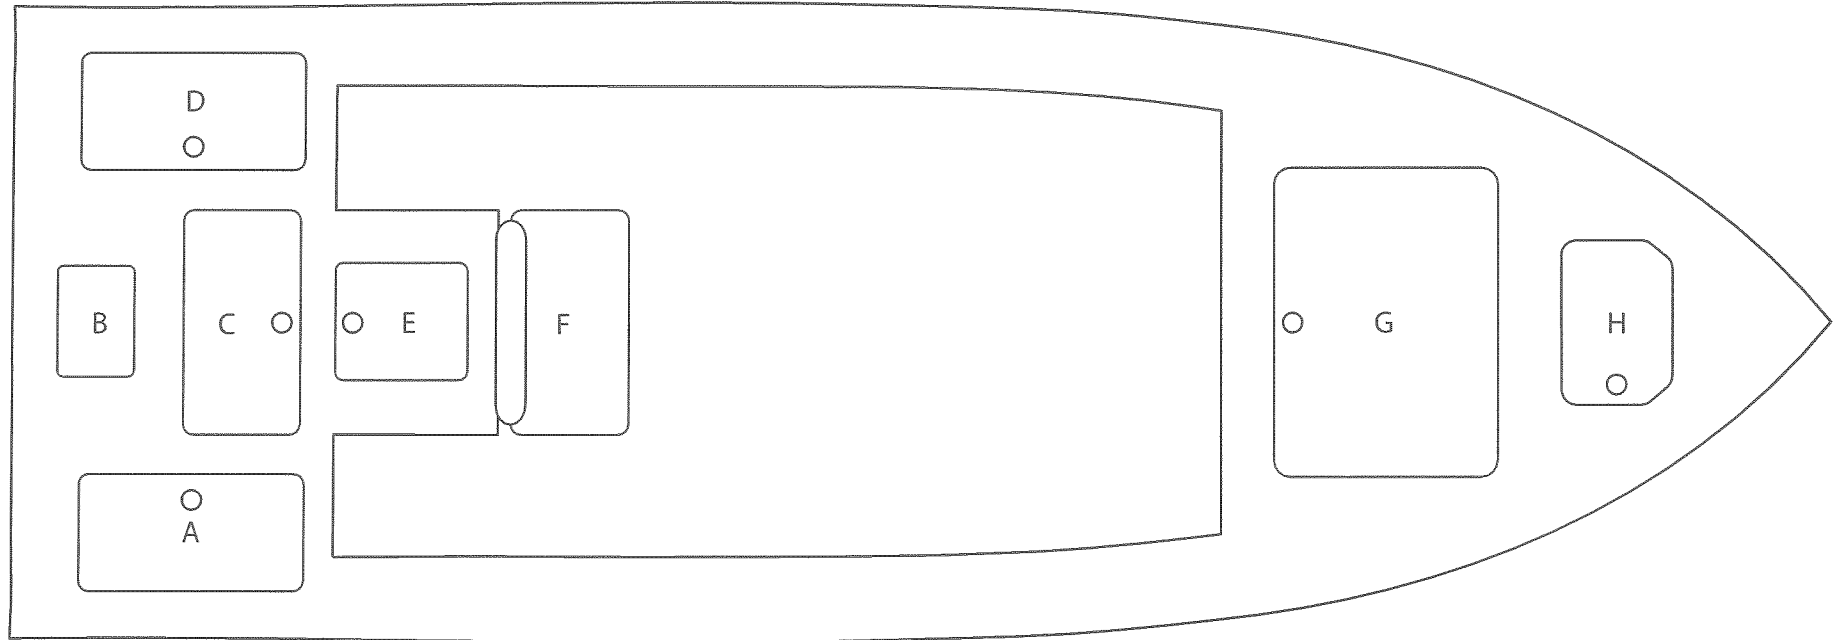

GulfShore 22: Standard rear tower

- A. Pull Out Storage/ Access
- B. Bilge Access
- C. Release Well
- D. Pull Out Storage/ Bilge Access
- E. Storage
- F. Storage

- G. Baitwell
- H. Rigging Compartment
- I. Cooler/ Seat with Backrest
- J. Dry Storage
- K. Anchor Locker

GulfShore 22: Center tower

- A. Pull Out Storage/ Bilge Access
- B. Bilge Access
- C. Release Well
- D. Pull Out Storage/ Bilge Access
- E. Dry Storage

- F. Storage
- G. Rigging Compartment
- H. Cooler/ Seat with Backrest
- I. Dry Storage
- J. Anchor Locker

GulfShore 22: Rear elevated helm (similar to GulfShore 20)

- A. Pull Out Storage/ Bilge Access
- B. Bilge Access
- C. Release Well
- D. Insulated Fishbox

- E. Rigging Compartment
- F. Cooler/ Seat with Backrest
- G. Dry Storage
- H. Anchor Locker