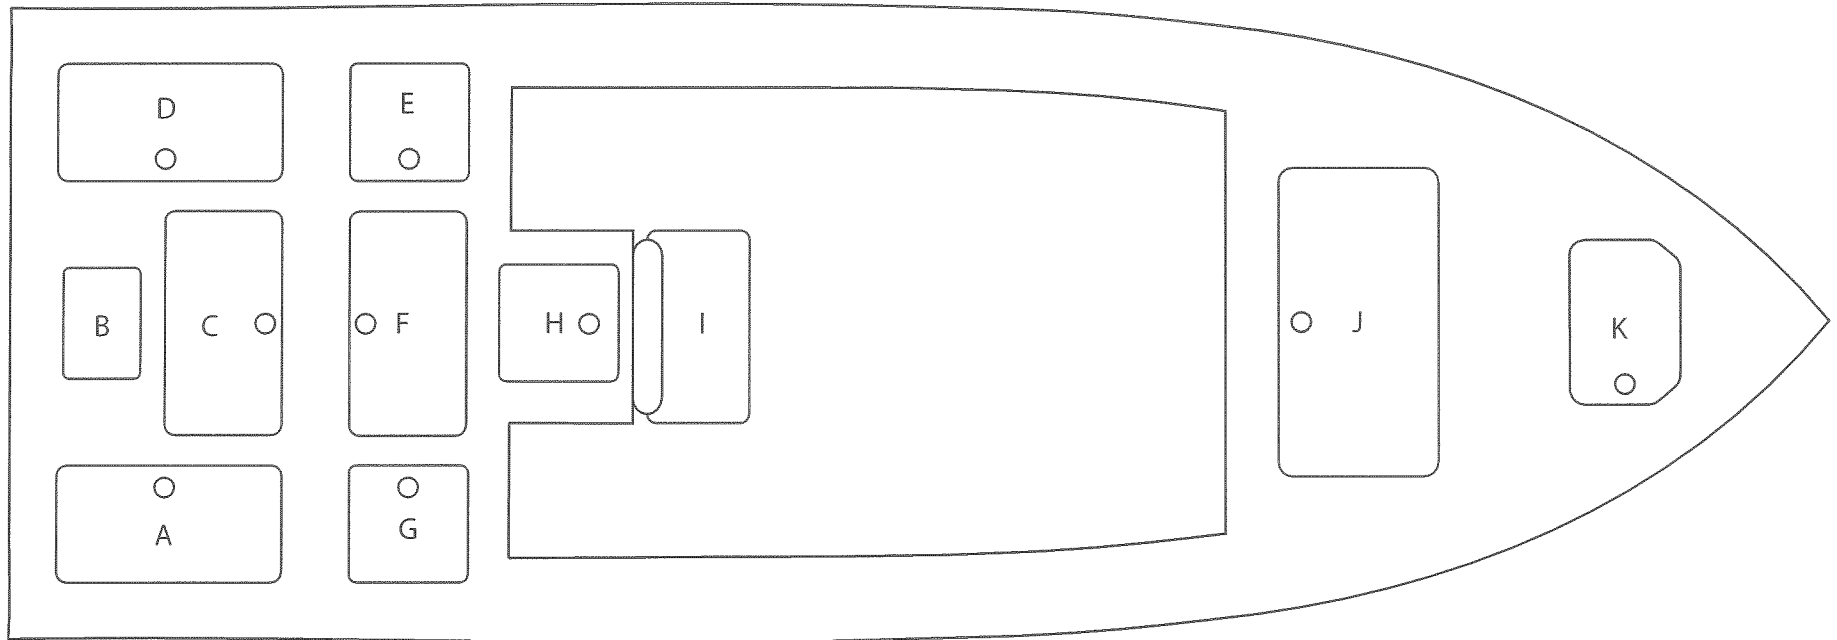

GulfShore 22: Standard rear tower

- A. Pull Out Storage/ Access
- B. Bilge Access
- C. Release Well
- D. Pull Out Storage/ Bilge Access
- E. Storage
- F. Storage

- G. Baitwell
- H. Rigging Compartment
- I. Cooler/ Seat with Backrest
- J. Dry Storage
- K. Anchor Locker

GulfShore 22: Center tower

- A. Pull Out Storage/ Bilge Access
- B. Bilge Access
- C. Release Well
- D. Pull Out Storage/ Bilge Access
- E. Dry Storage

- F. Storage
- G. Rigging Compartment
- H. Cooler/ Seat with Backrest
- I. Dry Storage
- J. Anchor Locker

GulfShore 22: Rear elevated helm (similar to GulfShore 20)

- A. Pull Out Storage/ Bilge Access
- B. Bilge Access
- C. Release Well
- D. Insulated Fishbox

- E. Rigging Compartment
- F. Cooler/ Seat with Backrest
- G. Dry Storage
- H. Anchor Locker