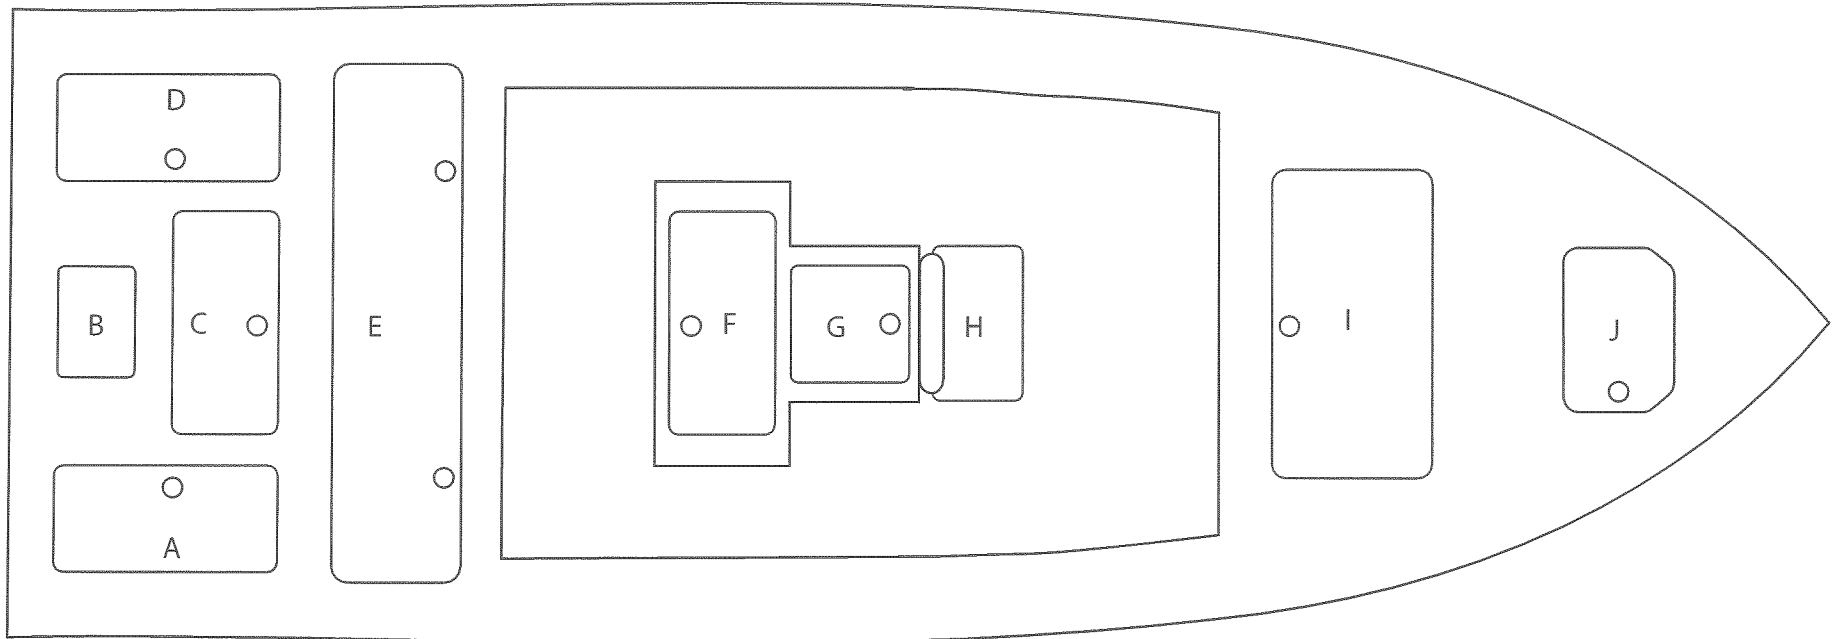

GulfShore 22: Standard rear tower

- A. Pull Out Storage/ Access
- B. Bilge Access
- C. Release Well
- D. Pull Out Storage/ Bilge Access
- E. Storage
- F. Storage

- G. Baitwell
- H. Rigging Compartment
- I. Cooler/ Seat with Backrest
- J. Dry Storage
- K. Anchor Locker

GulfShore 22: Center tower

- A. Pull Out Storage/ Bilge Access
- B. Bilge Access
- C. Release Well
- D. Pull Out Storage/ Bilge Access
- E. Dry Storage

- F. Storage
- G. Rigging Compartment
- H. Cooler/ Seat with Backrest
- I. Dry Storage
- J. Anchor Locker

GulfShore 22: Rear elevated helm (similar to GulfShore 20)

- A. Pull Out Storage/ Bilge Access
- B. Bilge Access
- C. Release Well
- D. Insulated Fishbox

- E. Rigging Compartment
- F. Cooler/ Seat with Backrest
- G. Dry Storage
- H. Anchor Locker